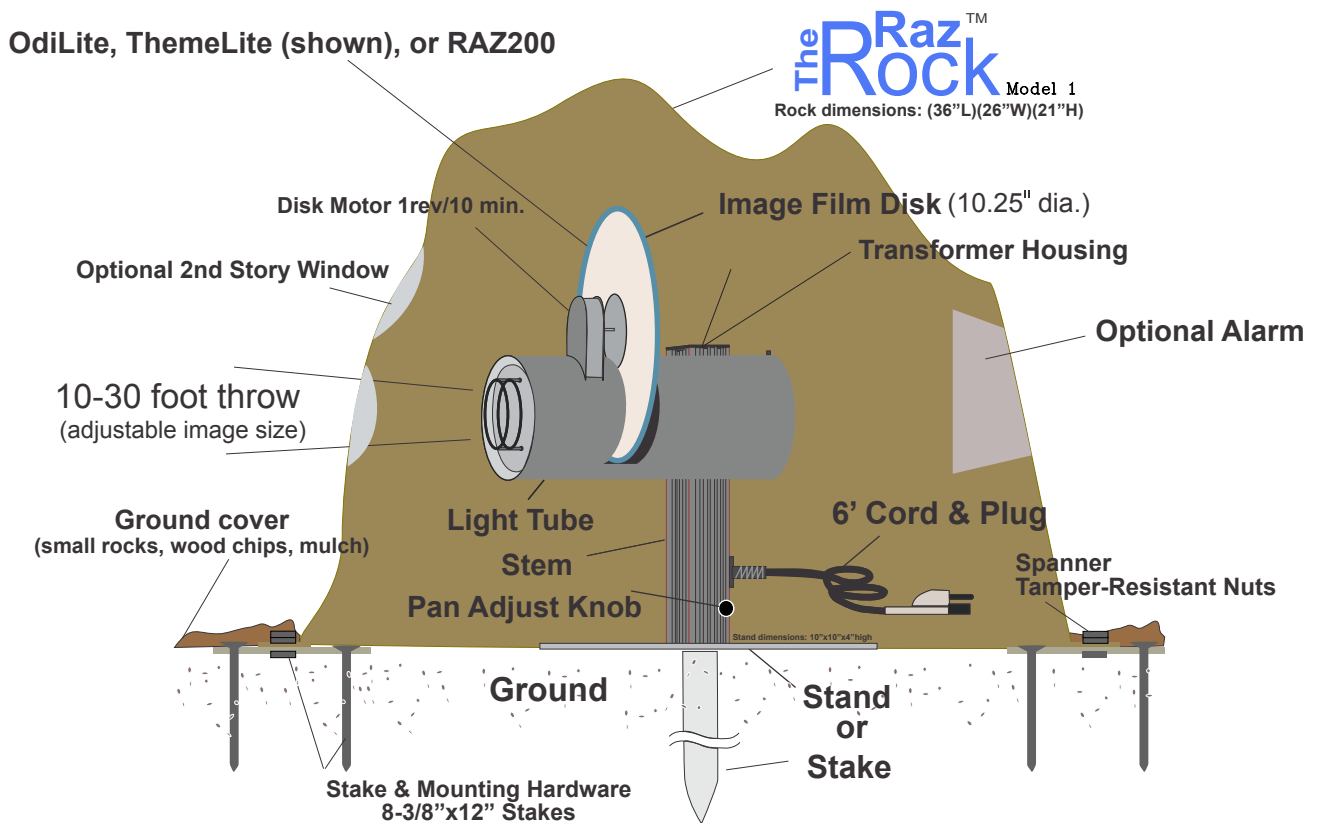

The RazRock™

Decorative rock cover

Conceals ODiLite and ThemeLite to protect against theft and vandalism. The RazRock blends into existing landscape producing a realistic effect.

Options

- Alarm
- Tamper proof stake and mounting hardware
- 2nd story window
- Motor speed options
- Rock model 1 or 2
- Custom concrete hollow rock